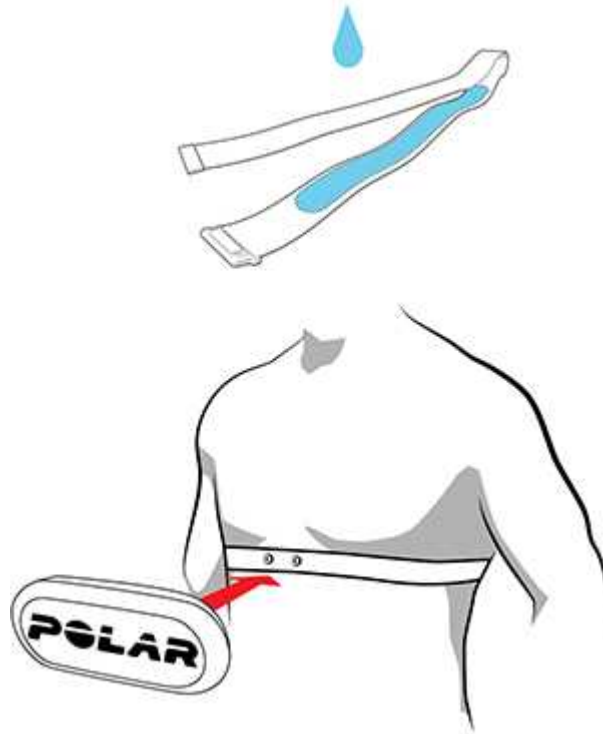

- 1.
- 2.
- 3.
- 4.

M460

Yes( )